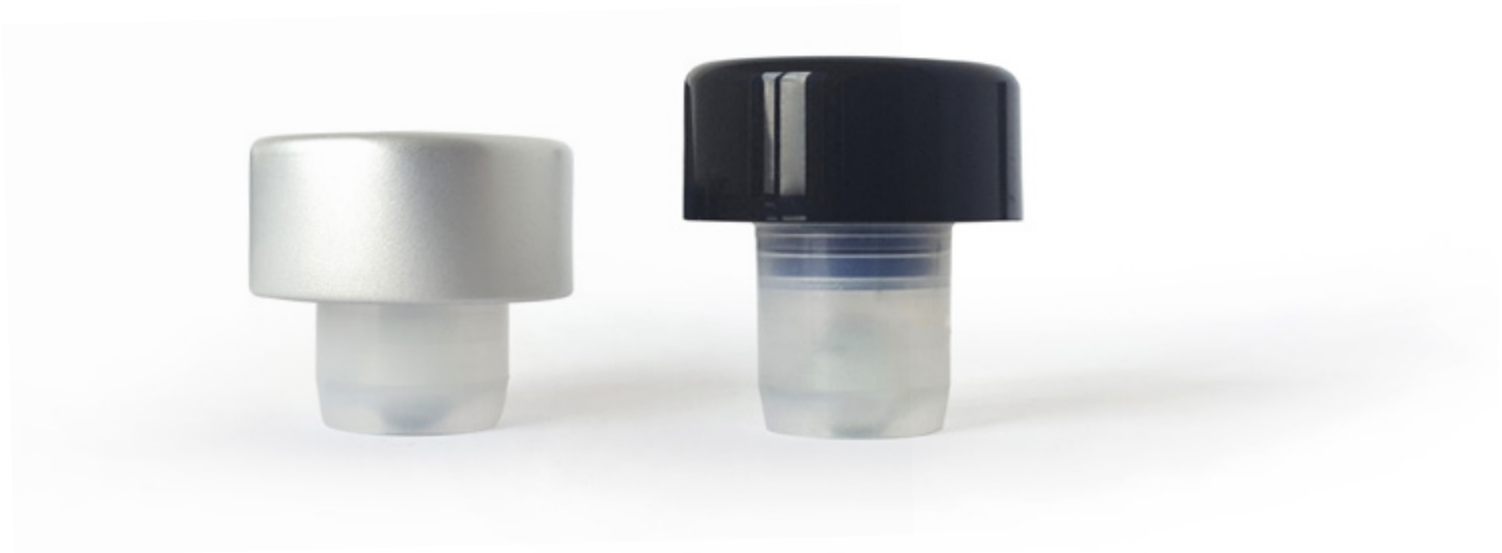

T U R N

P O P

Non-refillable

Tamper proof

Patent Pending
 nr° VI2014A000305

Prevention
 of oxidation

Anti drip

the right
 stem

ALUMINIUM

top ink printing

side ink printing

embossing

debossing

top and side ink printing

**CUSTOMIZE
YOUR
PRODUCT**

CHOOSE SHAPE AND COLOR